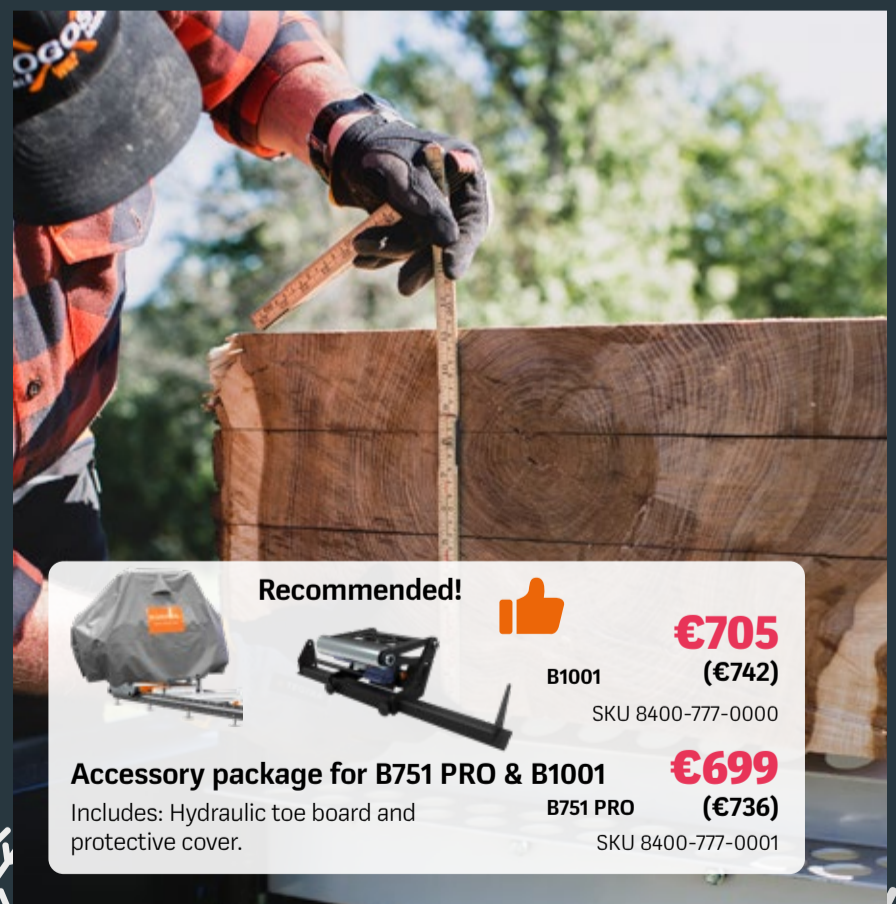

Recommended!

Accessory package for B751 PRO & B1001

Includes: Hydraulic toe board and protective cover.

B1001

€705
(€742)

SKU 8400-777-0000

B751 PRO

€699
(€736)

SKU 8400-777-0001