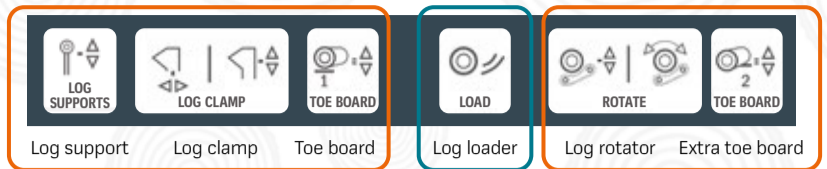

Scan the QR code with your phone for more info and **technical data** about B1001 Hydraulic.

Control unit and hydraulic unit (included)

Swivel panel, adjustable vertically and horizontally for easy monitoring during loading and sawing. Fully readied for integration with Smart Set so you can control everything from the same panel.

- Hydraulic log handling package can be purchased without Smart Set.

Control unit functions:

Log supports (included)

The 300 mm high log supports are easily controlled from the control unit. They are mechanically connected, which provides the advantage that they are always set to the same height.