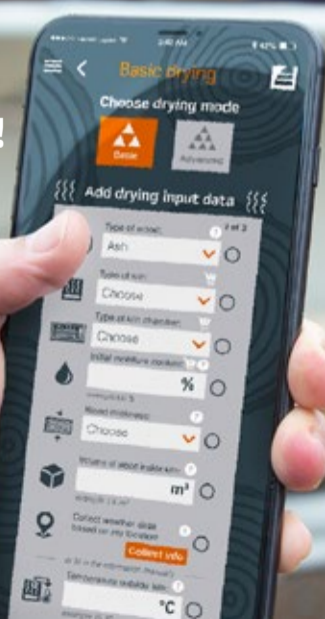

€650

Recommended!

SKU 4900-000-4005

WDC/WDU Wood drying

For perfectly dried timber

- ✓ Perfectly dried, valuable carpentry timber in just a few weeks.
- ✓ You get fewer cracks and less skewing compared to air-dried timber.
- ✓ Loading is easy thanks to the high opening.
- ✓ Ideal for drying at temperatures above freezing.

Scan the QR code with your
phone for more info and
technical data about drying.

LOGOSOL WDC

Complete package with
drying chamber and wood
drying unit

€2832

SKU 6200-555-0000

Logosol WDU

Wood drying unit,
max. power 2 kW.

€980

SKU 6200-000-0000

DOWNLOAD LOGOSOL CONNECT! Our proprietary drying app

Scan the QR code to
download our new app
Logosol Connect now!

We've now launched Logosol Connect, an app for timber drying. Master your drying process and get better quality faster. Calculate time/energy and get basic step-by-step instructions with the option of using advanced settings. **Download the app to your phone. Available at the App Store and Google Play now!**