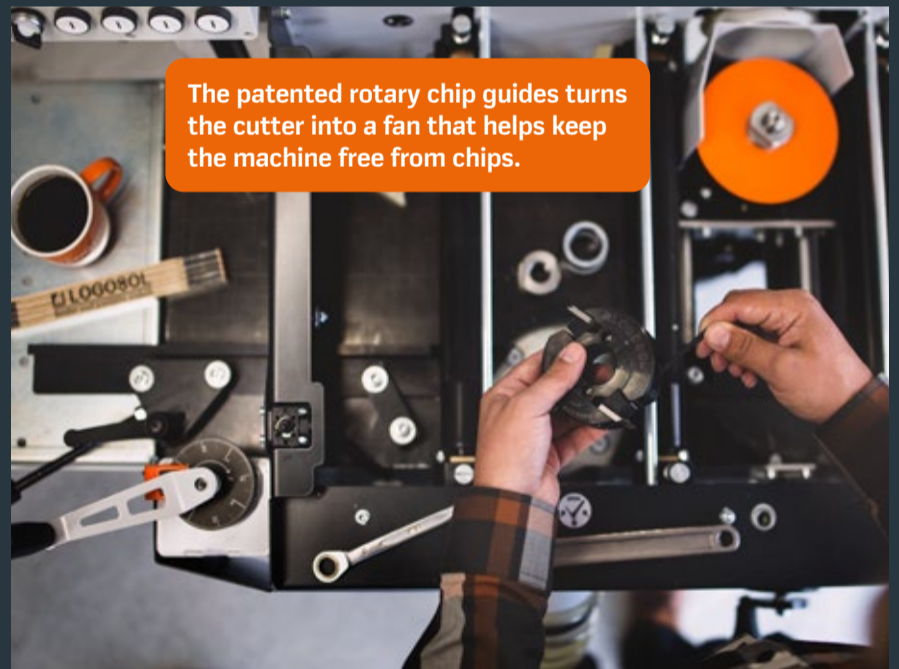

20% OFF!

€594

(€743)

SKU: TB90-025

The patented rotary chip guides turns the cutter into a fan that helps keep the machine free from chips.

Chip extractor, 2.2 kW

Three inlet ports for 100 mm hoses. Recommended for the CH3!