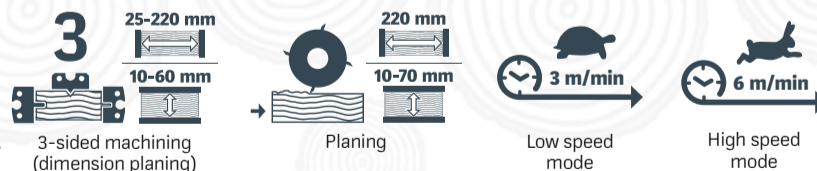

User-friendly high-quality multi-head planer for sawmill owners & carpentry shops

- ✓ **More planer for your money!** An affordable planer and accessories that give you a complete solution at a great price.
- ✓ **Easy and quick to install knives.** Ideal when producing short runs.
- ✓ **Make money on your planer from day one, it is very profitable.** The prices of most timber products are rising, and this means that your planer is worth its weight in gold in your construction projects.
- ✓ **The customers who have used the machine are very satisfied.** We at Logosol are proud of the quality and precision of the machine, and love that it is easy and fun to use.